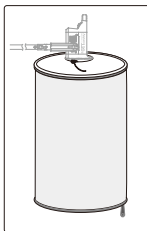

## Open → (and Take in →)

\* Bend the space light and take in it as above pictures show transpose.

## Install

\* Release or tight space light through spring fastener.

## Two Usage Ways

1. With the side reflector

\* 3pcs clamps up and down.

2. Without the side reflector