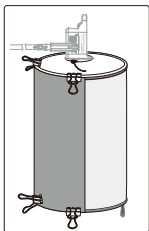

## Open → (and Take in →)

\* Bend the space light and take in it as above pictures show transpose.

## Install

\* Release or tight space light through spring fastener.

## Two Usage Ways

1. With the side reflector

\* 3pcs clamps up and down.

2. Without the side reflector